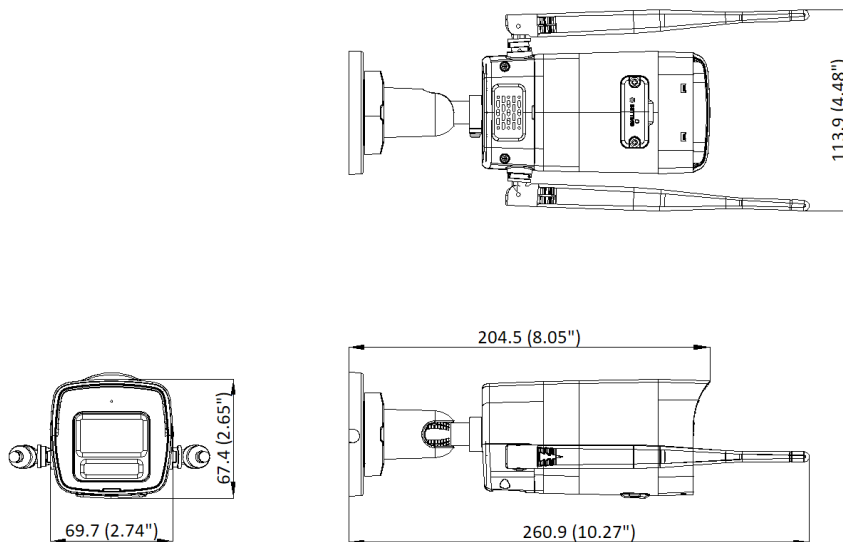

Package Dimension	300 mm × 130 mm × 100 mm (10.2" × 5.1" × 4.9")
Weight	Approx. 310 g (0.68 lb.)
With Package Weight	Approx. 550 g (1.21 lb.)
Storage Conditions	-30 °C to 60 °C (-22 °F to 140 °F). Humidity 95% or less (non-condensing)
Startup and Operating Conditions	-30 °C to 60 °C (-22 °F to 140 °F). Humidity 95% or less (non-condensing)
Language	English, Ukrainian
General Function	Heartbeat, anti-banding, mirror, password protection
Approval	
EMC	CE-EMC: EN 55032: 2015, EN 61000-3-2:2019, EN 61000-3-3: 2013+A1:2019, EN 50130-4: 2011 +A1: 2014
RF	CE-RED: EN 301489-1 V2.1.1(BT or 2.4G); EN 301489-17 V3.1.1 (BT or 2.4G); EN 300328 V2.1.1 (BT or 2.4G); EN 62311:2008 (BT or 2.4G)
Safety	CB: IEC 62368-1: 2014+A11, CE-LVD: EN 62368-1: 2014/A11: 2017
Environment	CE-RoHS: 2011/65/EU, WEEE: 2012/19/EU, Reach: Regulation (EC) No 1907/2006
Protection	IP66: IEC 60529-2013

▪ Available Model

DS-2CV1043G2-LIDWF(2.8mm)(B)

DS-2CV1043G2-LIDWF(4mm)(B)

DS-2CV1043G2-LIDWF(6mm)(B)

▪ **Dimension**

Unit: mm (inch)

▪ **Accessory**

▪ **Optional**