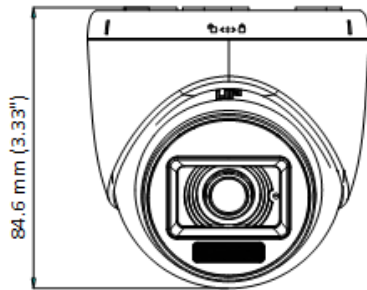

▪ **Available Model**

DS-2CE76D0T-LPFS

▪ **Dimension**

▪ **Accessory**

▪ **Optional**

DS-1272ZJ-110-TRS Wall mount	DS-1275ZJ-SUS Vertical pole mount	DS-1276ZJ-SUS Corner mount	DS-1280ZJ-XS Junction box