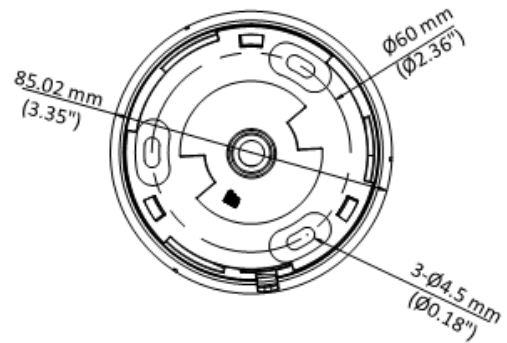

▪ **Available Model**

DS-2CE76D0T-LPFS

▪ **Dimension**

▪ **Accessory**

▪ **Optional**

DS-1272ZJ-110-TRS Wall mount	DS-1275ZJ-SUS Vertical pole mount	DS-1276ZJ-SUS Corner mount	DS-1280ZJ-XS Junction box